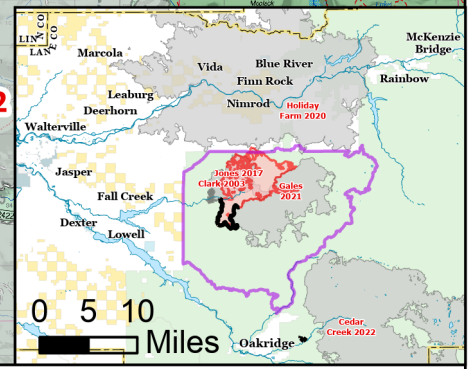

Information

Bedrock
ORWIF-230266
08/12/2023 All Shifts
16,396 acres at 8/11/2023 @ 0215 PT

Fire History	2015 - 2018	Perimeter Line	Wildfire Daily Fire Perimeter	Closure Area Located on USFS Lands Only
Fire Year	2019 - 2022	Contained		
	2000 - 2004			