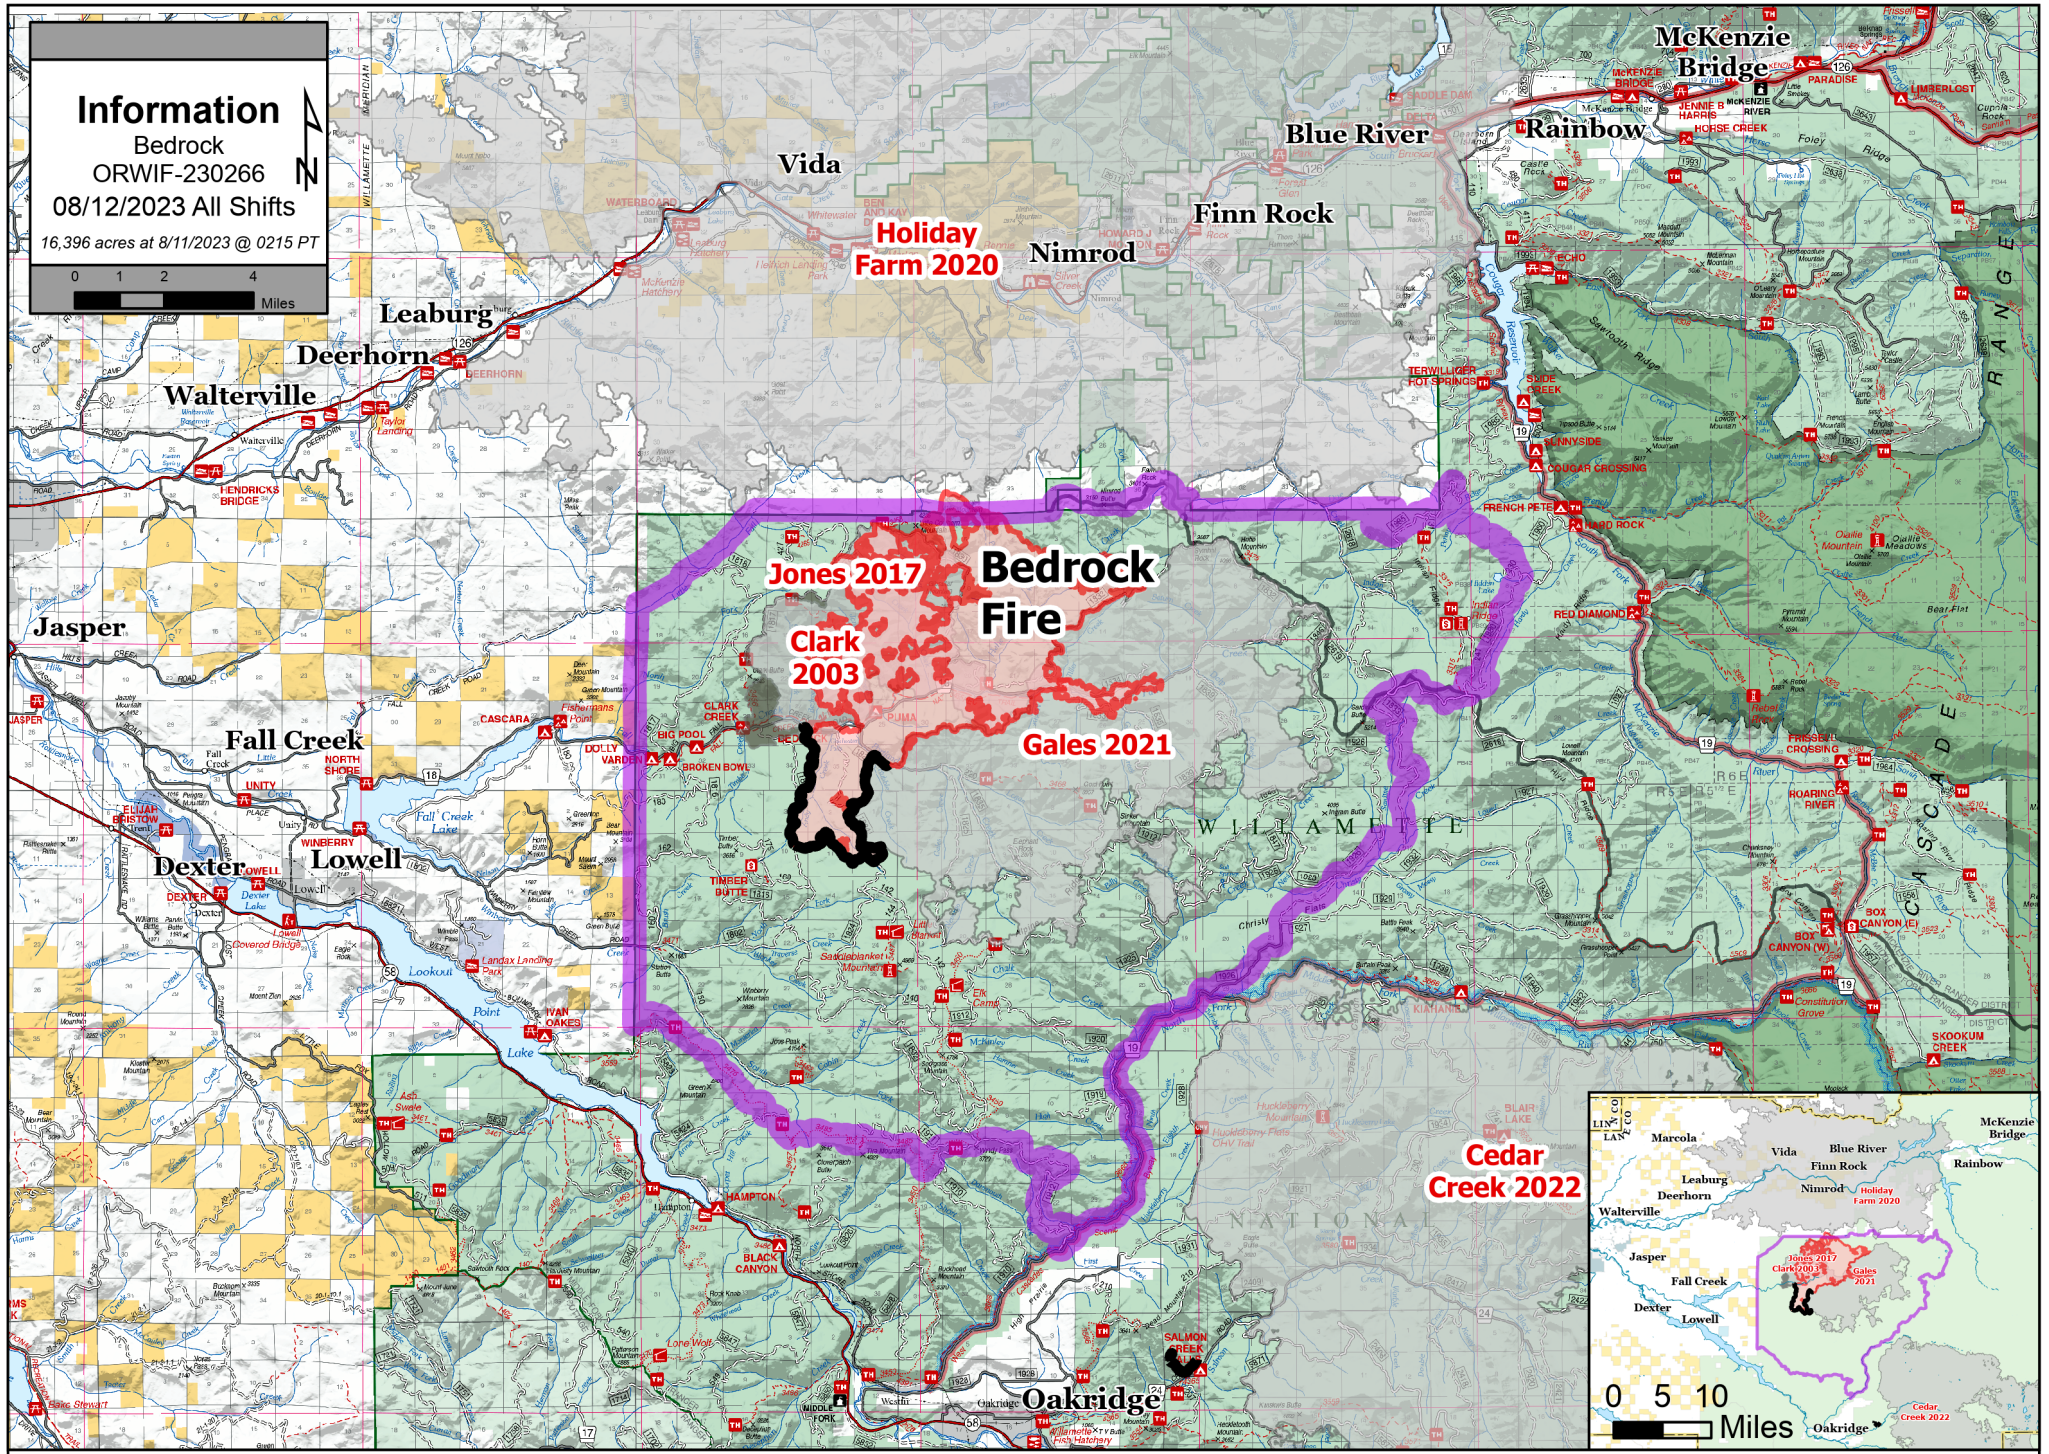

Information

Bedrock
ORWIF-230266
08/12/2023 All Shifts
16,396 acres at 8/11/2023 @ 0215 PT

Fire History	2015 - 2018	Perimeter Line	Wildfire Daily Fire Perimeter	Closure Area Located on USFS Lands Only
Fire Year	2019 - 2022	Contained		
	2000 - 2004			